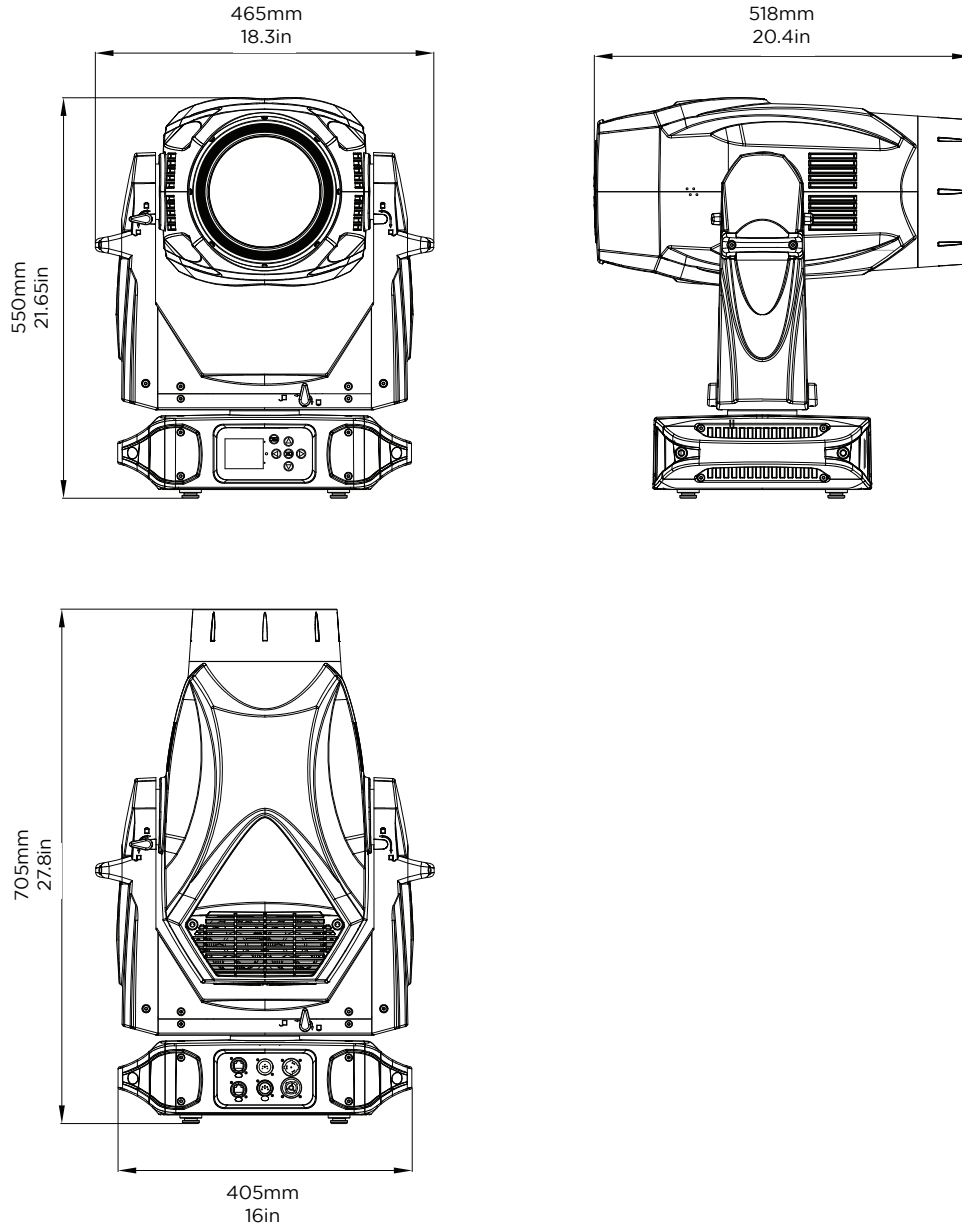

VL2600 WASH

©2020 Signify Holding. All rights reserved.

All trademarks are owned by Signify Holding or their respective owners. The information provided herein is subject to change, without notice. Signify does not give any representation or warranty as to the accuracy or completeness of the information included herein and shall not be liable for any action in reliance thereon. The information presented in this document is not intended as any commercial offer and does not form part of any quotation or contract, unless otherwise agreed by Signify. Data subject to change.

Ref: 88-105-7340-00-Vari-Lite-v01