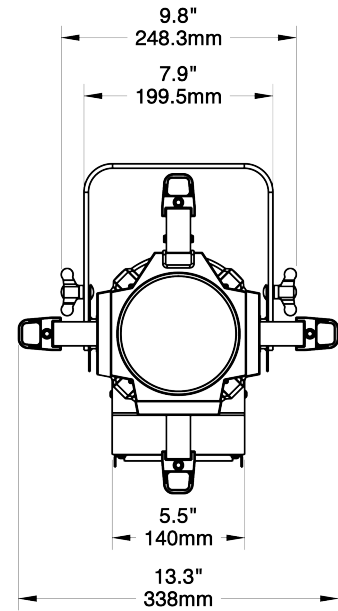

Ordering Information:

J1-10K4-LXX-001

Profile Junior, Black

Accessories / Options:

J-LXX

XX° Lens for Profile Junior

J-ZM

Zoom Lens for Profile Junior

Revolutionary Entertainment & Architectural Lighting™

Physical

Weight 20 lbs. (9.1 kg)

Photometrics

Beam Angle	Beam Diameter (ft)				
14°	-	4.0	8.1	12.1	16.1
19°	-	5.5	11.0	16.5	22.0
26°	3.8	7.6	15.1	22.7	30.3
36°	5.3	10.7	21.3	32.0	-
50°	7.6	15.3	30.6	-	-