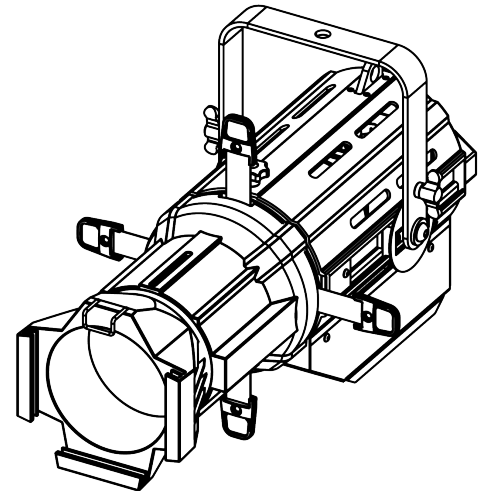

See what you've been missing™

Features

- » 10,000 Lumen Output
- » TrueSource - Integrated Optical Feedback for Specifiable and Repeatable Color Temperature
- » Tunable White CCT (2,800K-6,500K)
- » Interchangeable Lenses
  Compatible with all ETC SOURCE FOUR® Lens Tubes
- » 4 Shutters on a Tri-plane
- » Color Rendering Index (CRI) Exceeds 93
- » Overall Dimensions Back End 11.9 x 9.8 x 9.8 inches
- » Weight 20 lbs
- » DMX, Artnet, and Local Control
- » Universal AC Input (85-265 VAC)

Ordering Information:

J1-10K4-LXX-001

Profile Junior, Black

Accessories / Options:

J-LXX

XX° Lens for Profile Junior

J-ZM

Zoom Lens for Profile Junior

Prism Projection, Inc. © Copyright 2012. All Rights Reserved. Multiple International Patents Pending

www.prismprojection.com | info@prismprojection.com

8228 East 124th St. South | Sully, IA 50251-0448 | 641-594-3356