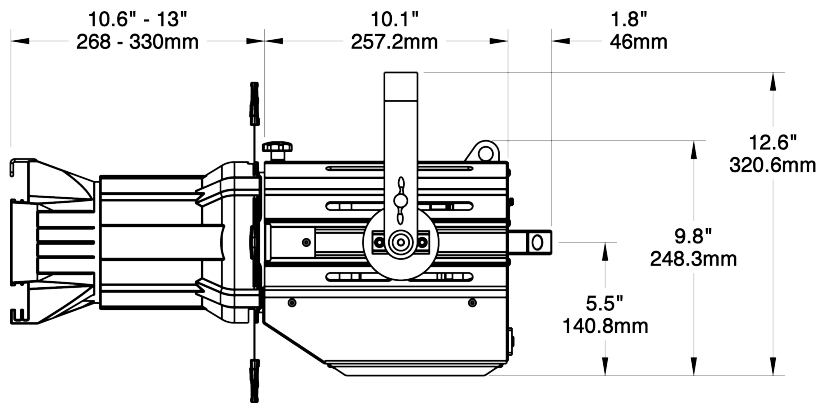

Revolutionary Entertainment & Architectural Lighting™

Physical

Weight 20 lbs. (9.1 kg)

Photometrics

Beam Angle	Beam Diameter (ft)				
14°	-	4.0	8.1	12.1	16.1
19°	-	5.5	11.0	16.5	22.0
26°	3.8	7.6	15.1	22.7	30.3
36°	5.3	10.7	21.3	32.0	-
50°	7.6	15.3	30.6	-	-