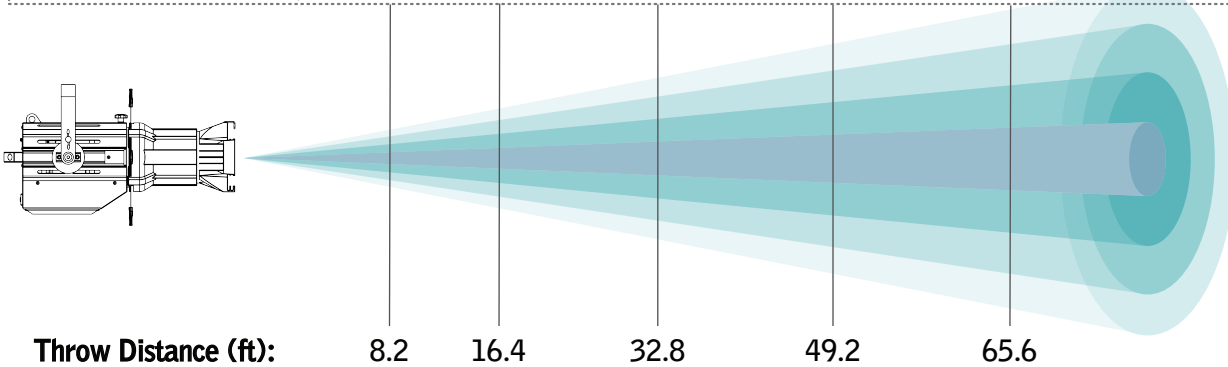

Revolutionary Entertainment & Architectural Lighting™

Physical

Weight 20 lbs. (9.1 kg)

Photometrics

Beam Angle	Beam Diameter (ft)				
14°	-	4.0	8.1	12.1	16.1
19°	-	5.5	11.0	16.5	22.0
26°	3.8	7.6	15.1	22.7	30.3
36°	5.3	10.7	21.3	32.0	-
50°	7.6	15.3	30.6	-	-

Beam Angle	Average Illuminance (fc)					Field Lumens
14°	-	812	203	90	51	10,345
19°	-	478	120	53	30	11,313
26°	1,064	266	66	30	17	11,976
36°	492	123	31	14	-	10,969
50°	236	59	15	-	-	10,843

Prism Projection, Inc. © Copyright 2012. All Rights Reserved. Multiple International Patents Pending